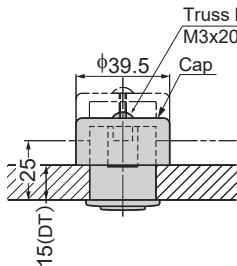

Thank you for selecting our product. Before starting installation, please read this manual thoroughly to ensure correct installation. Please keep this manual at hand for future reference.

DIMENSIONS

DT = Door thickness

[DT: 15 -25 mm]