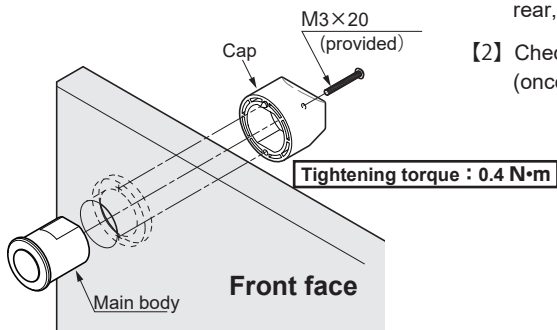

INSTALLATION

1. [1] Insert main body from the front, insert cap from the rear, then fasten them with provided screws.
2. [2] Check if knob works properly by pushing the knob (once to protrude, once again to retract).