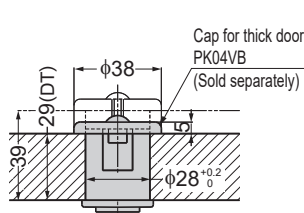

[DT: 29 -39 mm]