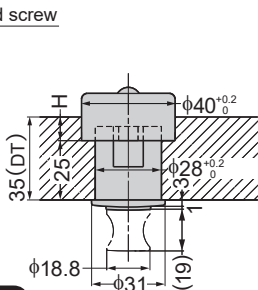

[DT: 26 -35 mm]