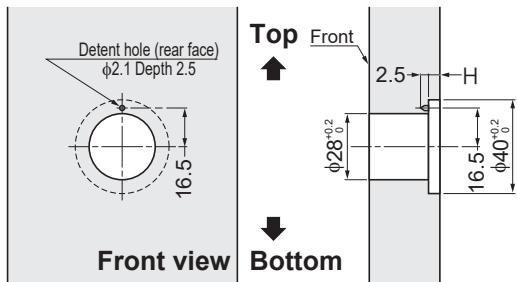

DOOR PROCESS DIMENSIONS