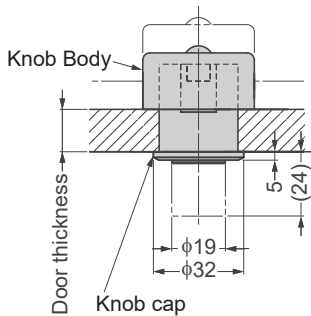

ABOUT THE PRODUCT

- Push knob for furniture, which can be pushed in when not in use.
- Door thickness: 13~33 mm

FOR YOUR SAFE WORK AND CORRECT INSTALLATION

Meaning of symbols

 Warning Caution	 Prohibited	 Required
--	---	---

Caution If not followed injury or damage may result.

- ❗ Remove wood chips from the door before installing the product.
- ❗ Make sure to follow the designated dimensions.
- ❗ Make sure to check the screws for slack at regular intervals.

DIMENSIONS

(unit: mm)

[Door thickness: 13 - 23]

[Door thickness: 24 - 33]

DOOR DIMENSIONS

(unit: mm)

H = Door thickness - 23

INSTALLATION

- [1] Disassemble the push knob by removing the truss head screw.
- [2] Insert the knob body from front side.
- [3] Insert the knob cap from back side while inserting the anti-rotation pin into the hole.
- [4] Fix the knob cap with the truss screw.
(Tightening torque: 0.4 N·m)
Excessive tightening may damage the product.