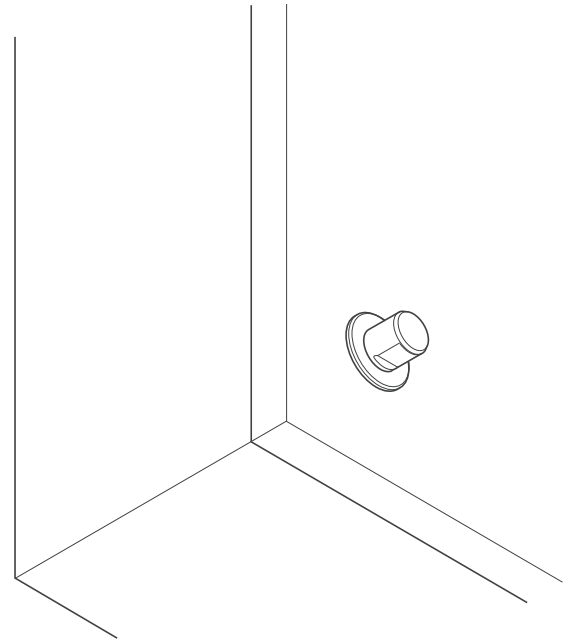

LAMP® ZL-1908 STAINLESS STEEL PUSH KNOB INSTALLATION MANUAL

Thank you for selecting our product. Before starting installation, please read this manual thoroughly to ensure correct installation. Please keep this manual at hand for future reference.

ABOUT THE PRODUCT

- Push knob for furniture, which can be pushed in when not in use.
- Door thickness: 13~33 mm

FOR YOUR SAFE WORK AND CORRECT INSTALLATION

Meaning of symbols

 Warning Caution	 Prohibited	 Required
--	---	---

DIMENSIONS

(unit: mm)

[Door thickness: 13 - 23]

[Door thickness: 24 - 33]

DOOR DIMENSIONS

(unit: mm)

H = Door thickness - 23

INSTALLATION