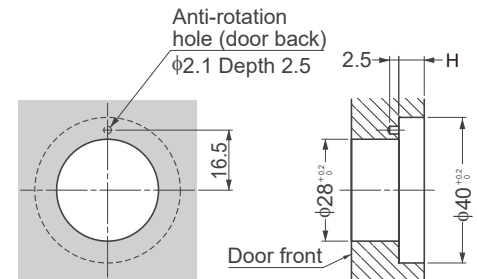

DIMENSIONS

(unit: mm)

[Door thickness: 13 - 23]

[Door thickness: 24 - 33]

DOOR DIMENSIONS

(unit: mm)

H = Door thickness - 23

INSTALLATION

- [1] Disassemble the push knob by removing the truss head screw.
- [2] Insert the knob body from front side.
- [3] Insert the knob cap from back side while inserting the anti-rotation pin into the hole.
- [4] Fix the knob cap with the truss screw.
(Tightening torque: 0.4 N·m)
Excessive tightening may damage the product.