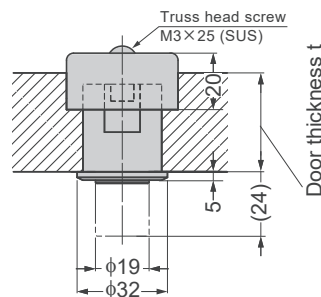

ABOUT THE PRODUCT

- Push knob for furniture, which can be pushed in when not in use.
- Door thickness: 13~33 mm

FOR YOUR SAFE WORK AND CORRECT INSTALLATION

Meaning of symbols

 Warning Caution	 Prohibited	 Required
--	---	---

Caution If not followed injury or damage may result.

- ❗ Remove wood chips from the door before installing the product.
- ❗ Make sure to follow the designated dimensions.
- ❗ Make sure to check the screws for slack at regular intervals.

DIMENSIONS

(unit: mm)

[Door thickness: 13 - 23]

[Door thickness: 24 - 33]

DOOR DIMENSIONS

(unit: mm)

H = Door thickness - 23

INSTALLATION

- [1] Disassemble the push knob by removing the truss head screw.
- [2] Insert the knob body from front side.
- [3] Insert the knob cap from back side while inserting the anti-rotation pin into the hole.
- [4] Fix the knob cap with the truss screw.
(Tightening torque: 0.4 N·m)
Excessive tightening may damage the product.